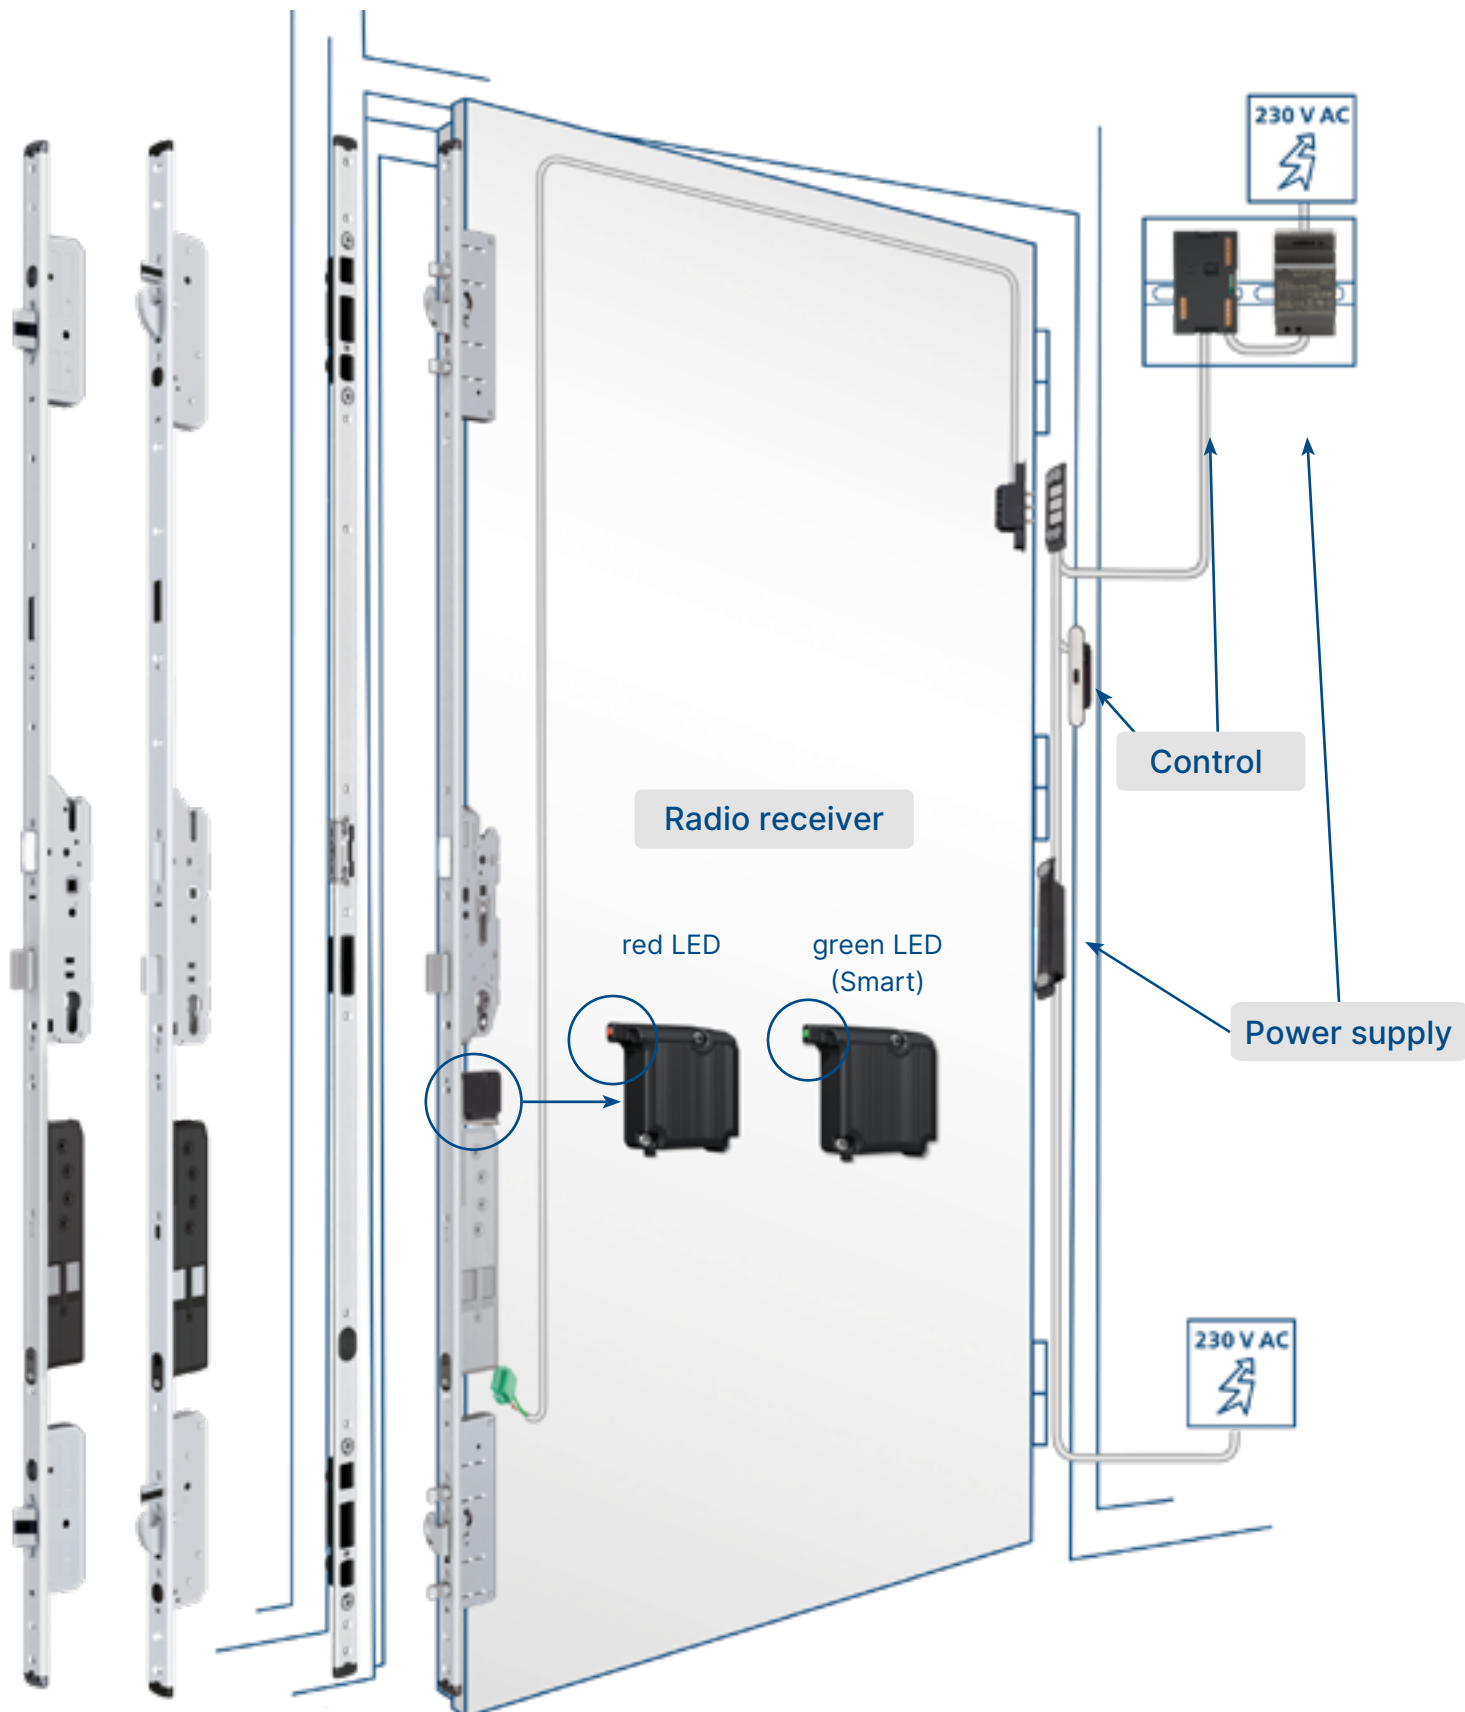

# Components of your motor locking system

Please select the products you have installed:

( autotronic

( multitronic

Please select your access control:

## Access control by FUHR

Master radio key  
(red buttons)

**Access control  
of a different brand**

Description:

.....

.....

.....

Radio key

Radio fingerscan

Radio transponder

Radio keypad

SmartTouch  
door handle or sensor

SmartConnect easy

SmartConnect door